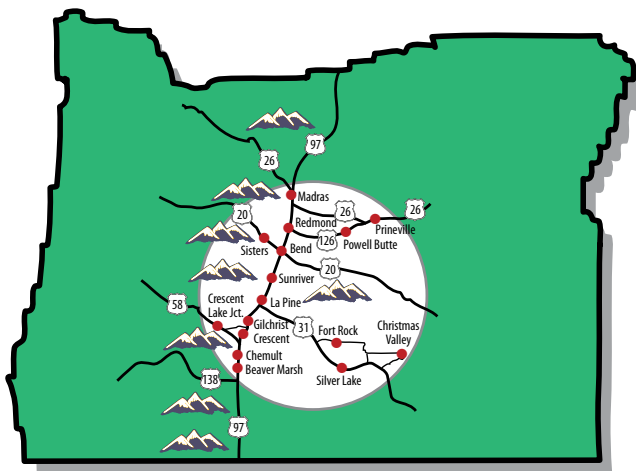

WISE BUYS DISTRIBUTION AREA

PUBLISHED EVERY TUESDAY • DEADLINE 5PM THURSDAY

Wise Buys is a free weekly shopper/newspaper that is distributed to hundreds of locations throughout all of Central Oregon including Deschutes, Crook, Klamath and Lake Counties. Designed to be a clean and easy to read paper that contains classifieds, display advertising, public service announcements and informative articles, Wise Buys is fast becoming a popular and inexpensive alternative to advertising your services and products.

Wise Buys is published every Tuesday but can also be viewed 24/7 on the internet at WiseBuysAds.com

When you place a display ad in Wise Buys you are also entitled to:

A FREE 20 Word Business Classified

A FREE 20 Word Personal Classified

All ads published on the internet at NO CHARGE

And, if you wish, your email and website will be published in our Web and Email Directory, again at NO CHARGE.

Please see our display ad rates to the right. These sizes are examples but any size can be made depending upon your budget. Please call 536-2532 for a quote.

DISPLAY AD RATES

AGENCY OR 12 CONSECUTIVE WEEKS

SIZE	COLUMN INCHES	B&W RATE	COLOR RATE	B&W PRICE	COLOR PRICE
Full Page	90	$3.50	$4.50	$315.00	$405.00
Half Page	45	3.50	4.50	157.50	202.50
Third Page	30	4.00	5.00	120.00	150.00
Quarter Page	22.5	4.00	5.00	90.00	112.50
Eighth Page	11.25	4.50	6.00	50.63	67.50
2 Col. x 3.5	7	4.50	6.00	31.50	42.00
Business Card	4	4.50	6.00	18.00	24.00
Minimum Size 1x2	2	6.00	8.00	12.00	16.00

E.O.W. OR 4-11 WEEKS

SIZE	COLUMN INCHES	B&W RATE	COLOR RATE	B&W PRICE	COLOR PRICE
Full Page	90	$3.75	$4.75	$337.50	$427.50
Half Page	45	3.75	4.75	168.75	213.75
Third Page	30	4.25	5.25	127.50	157.50
Quarter Page	22.5	4.25	5.25	95.63	118.13
Eighth Page	11.25	4.75	6.25	53.44	70.31
2 Col. x 3.5	7	4.75	6.25	33.25	43.75
Business Card	4	4.75	6.25	19.00	25.00
Minimum Size 1x2	2	6.25	8.25	12.50	16.50

OPEN RATE

SIZE	COLUMN INCHES	B&W RATE	COLOR RATE	B&W PRICE	COLOR PRICE
Full Page	90	$4.00	$5.00	$360.00	$450.00
Half Page	45	4.00	5.00	180.00	225.00
Third Page	30	4.50	5.50	135.00	165.00
Quarter Page	22.5	4.50	5.50	101.25	123.75
Eighth Page	11.25	5.00	6.50	56.25	73.13
2 Col. x 3.5	7	5.00	6.50	35.00	45.50
Business Card	4	5.00	6.50	20.00	26.00
Minimum Size 1x2	2	6.50	8.50	13.00	17.00

PAGE DIMENSIONS

COLUMN	INCHES	PICAS
1 COLUMN	1.5	9
2 COLUMNS	3.2	19
3 COLUMNS	4.8	29
4 COLUMNS	6.5	39
5 COLUMNS	8.2	49
6 COLUMNS	9.8	59
FULL PAGE	9.8Wx15H	59Wx90H

NOTE: To qualify for the lower consecutive week ad rates, you are NOT committed to running the same ad or size every week. You may change the ad size and/or copy as often as you like.

CLASSIFIEDS: $5.00 for the first 20 words. Additional words are 20¢ each. Ads are also published on the internet at NO EXTRA CHARGE.

INSERTS: Flyer insertion cost is $35 per thousand. Minimum insertion is 5000.